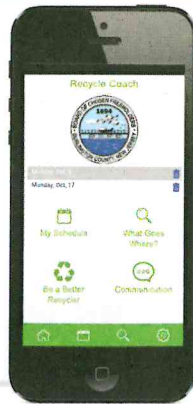

MOUNT LAUREL

2017-18 RECYCLING BROCHURE

Curbside recyclers – check out Burlington County’s FREE “Recycle Coach” Phone App and never miss another collection day!

- View your recycling schedule
- Set recycling reminders
- View Calendar with Paper Shredding Days
- Receive “bad weather” schedule change alerts
- And more!